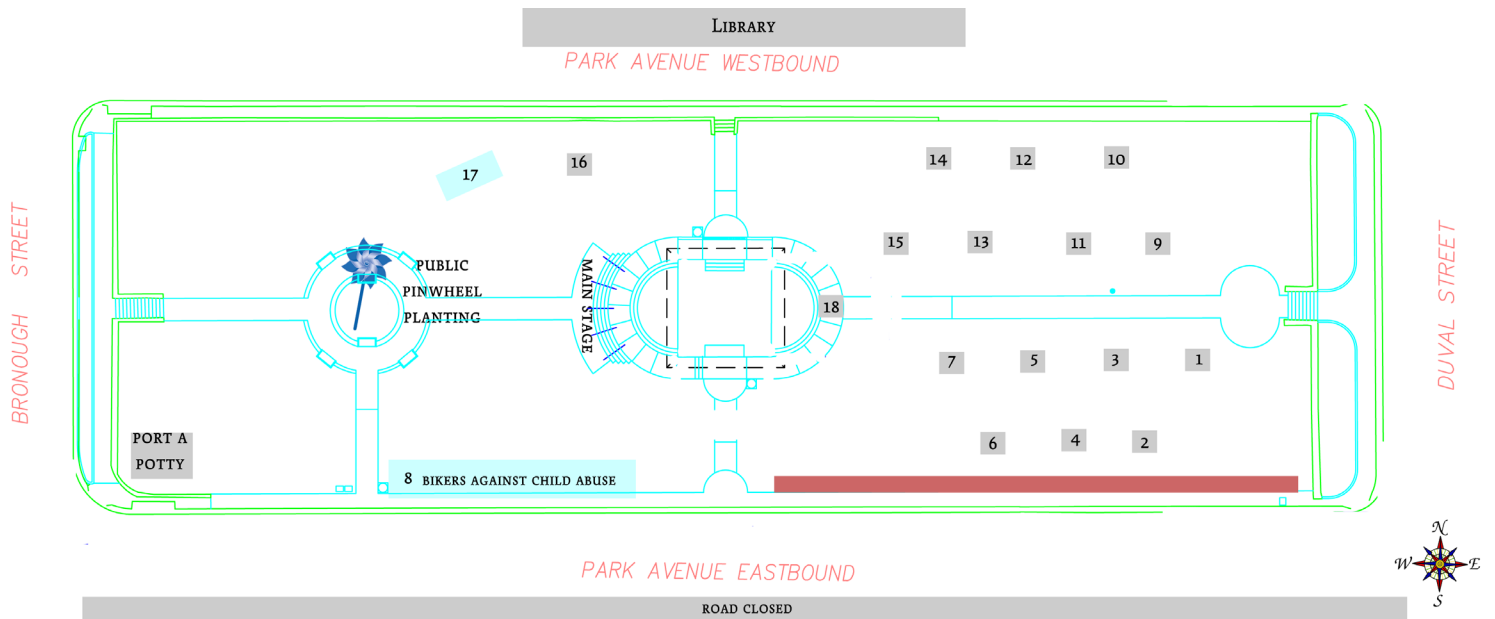

MAIN STAGE PERFORMANCES

- 9:00 Welcome and Opening Remarks
- 9:15 Champions Demo
- 9:45 Bikers Against Child Abuse
- 10:15 Scholastic Story Time
- 10:45 Tallahassee Girls Choir
- 11:15 Stick Patrol Drum Line
- 11:45 Public Pinwheel Planting
- 11:55 Closing Remarks

ACTIVITY AND INFORMATION TABLES

1. Dept. of Children and Families	10. Step up for Students
2. Children's Home Society	11. Whole Child Leon
3. Dept. of Health	12. C.O.R.E.
4. Monique Burr Foundation	13. Department of Education
5. United Way	14. Scholastic (story time)
6. Champions	15. Early Learning Coalition
7. Leon County Schools	
8. Bikers Against Child Abuse	16. Klown Kapers (face painting)
9. 2-1-1 of the Big Bend	17. Pinwheel Photo Booth
	18. Pinwheels for Prevention

Use this flyer to collect a pinwheel sticker from tables 1-15, then turn it in at table 18 for a FREE Pinwheel!