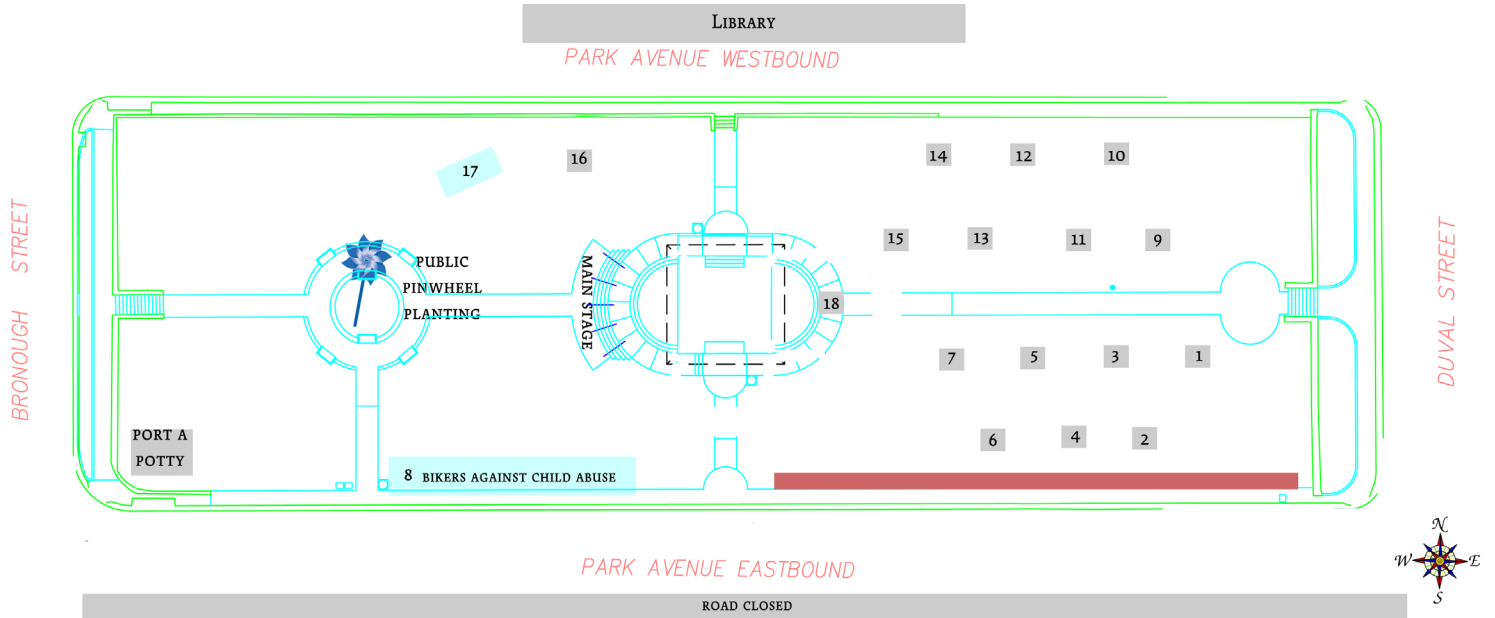

MAIN STAGE PERFORMANCES

- 9:00 Welcome and Opening Remarks
- 9:15 Champions Demo
- 9:45 Bikers Against Child Abuse
- 10:15 Scholastic Story Time
- 10:45 Tallahassee Girls Choir
- 11:15 Stick Patrol Drum Line
- 11:45 Public Pinwheel Planting
- 11:55 Closing Remarks

ACTIVITY AND INFORMATION TABLES

1. Dept. of Children and Families	10. Step up for Students
2. Children's Home Society	11. Whole Child Leon
3. Dept. of Health	12. C.O.R.E.
4. Monique Burr Foundation	13. Department of Education
5. United Way	14. Scholastic (story time)
6. Champions	15. Early Learning Coalition
7. Leon County Schools	
8. Bikers Against Child Abuse	16. Klown Kapers (face painting)
9. 2-1-1 of the Big Bend	17. Pinwheel Photo Booth
	18. Pinwheels for Prevention

Use this flyer to collect a pinwheel sticker from tables 1-15, then turn it in at table 18 for a FREE Pinwheel!